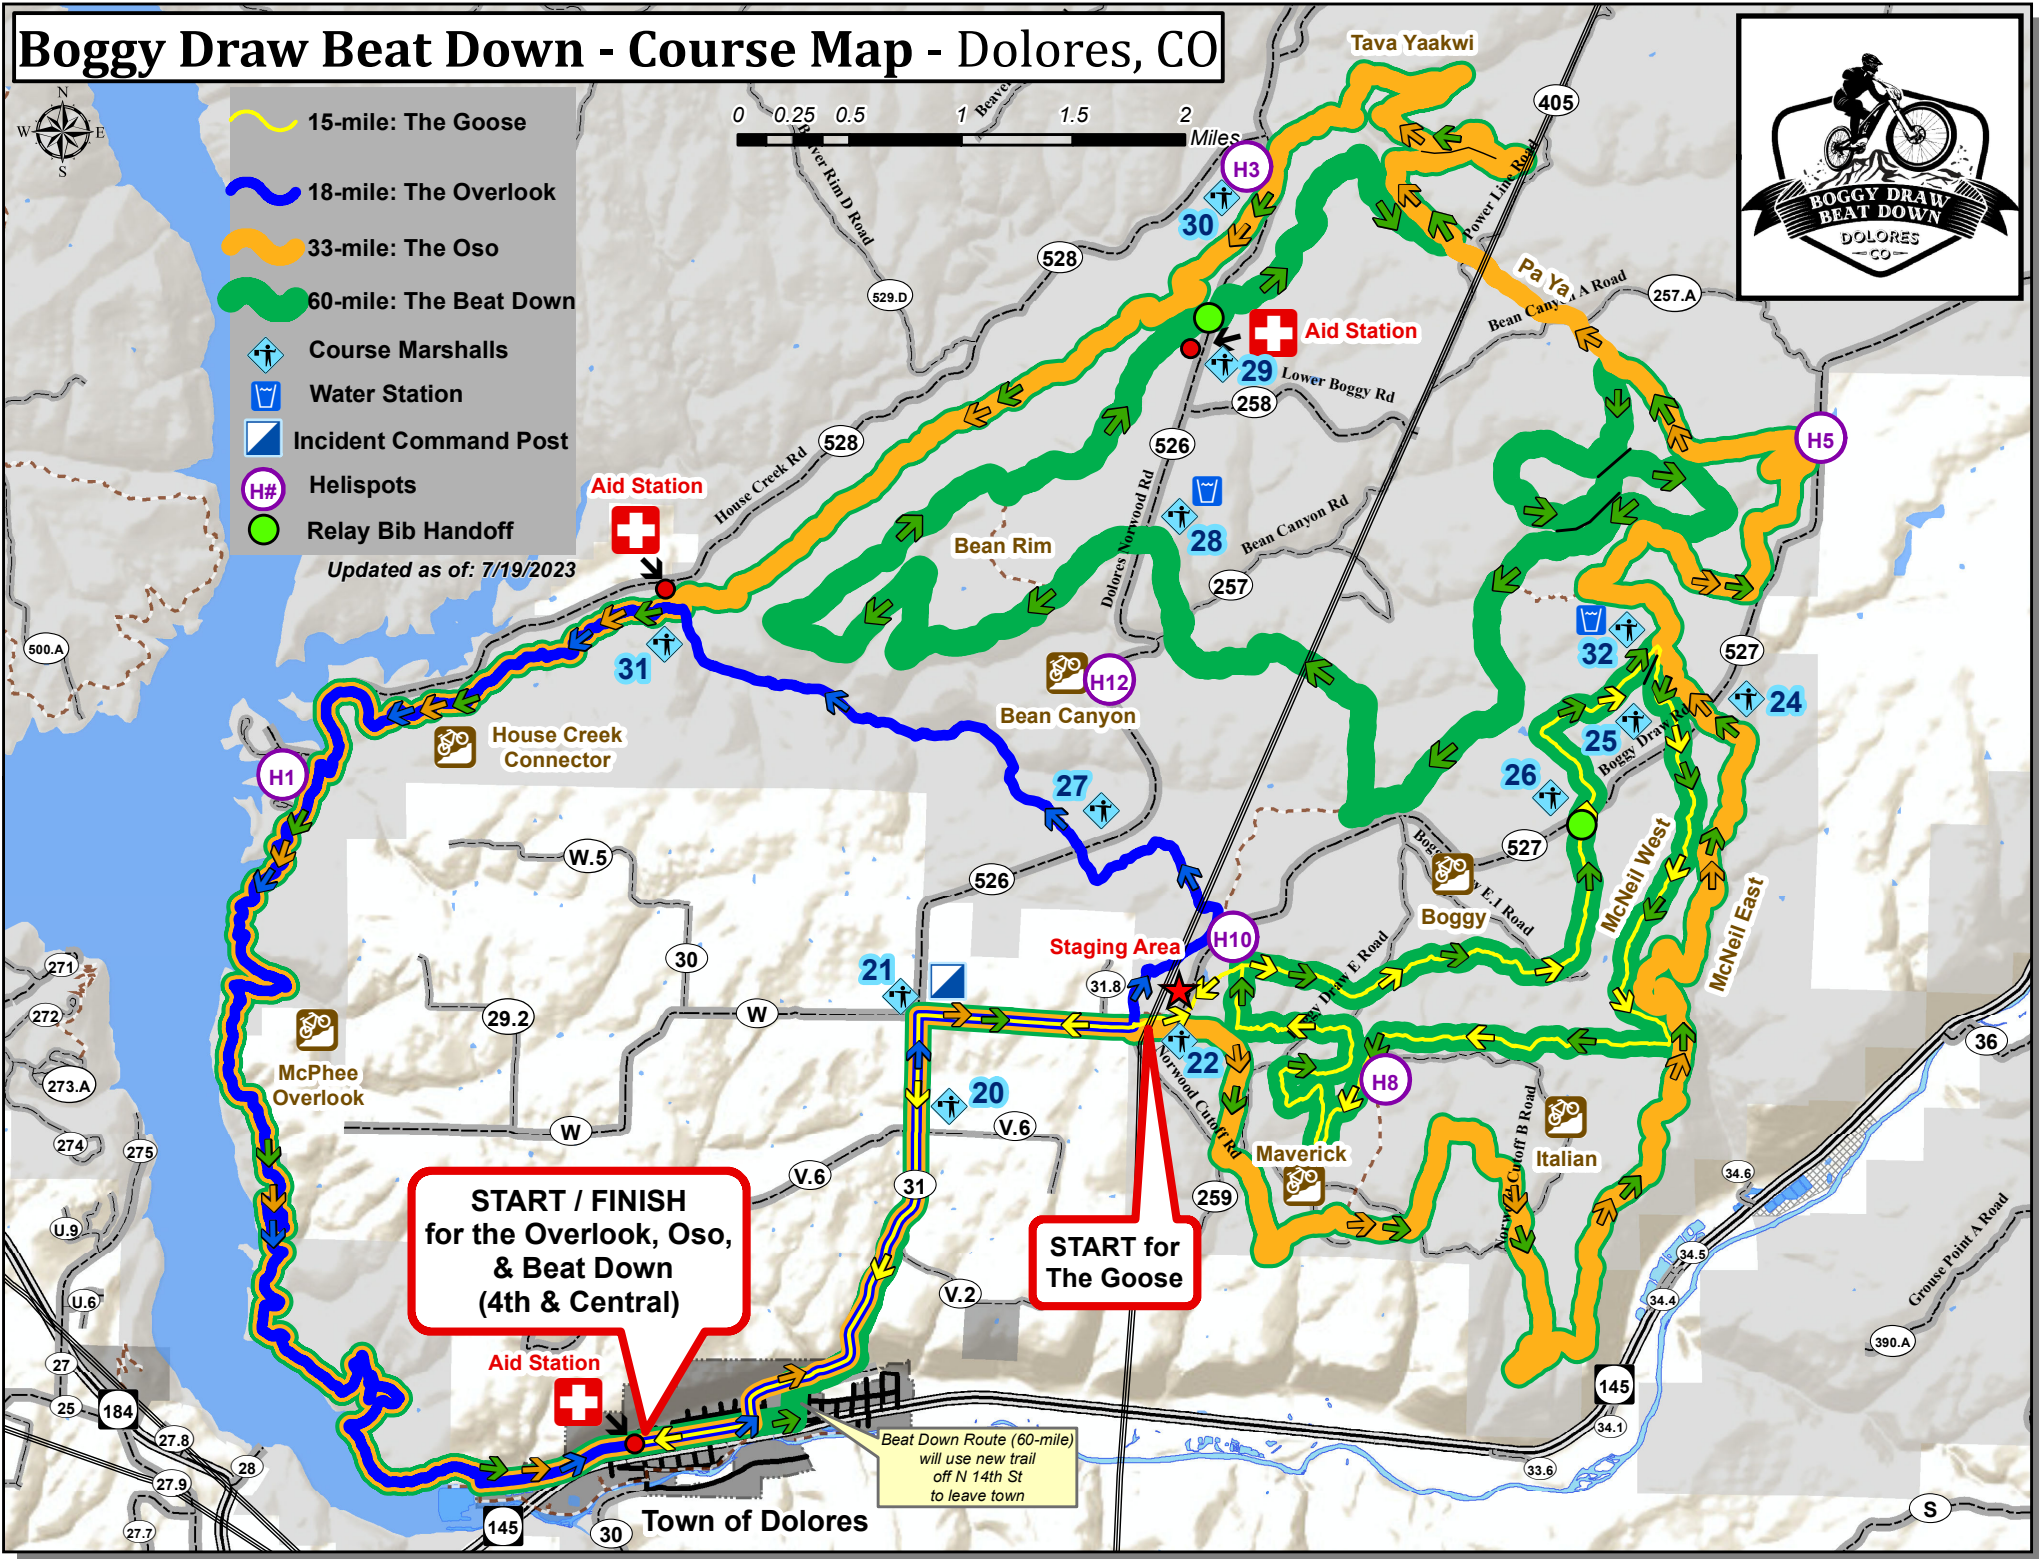

Boggy Draw Beat Down - Course Map - Dolores, CO

- 15-mile: The Goose
- 18-mile: The Overlook
- 33-mile: The Oso
- 60-mile: The Beat Down
- Course Marshalls
- Water Station
- Incident Command Post
- Helispots
- Relay Bib Handoff

Updated as of: 7/19/2023

START / FINISH
for the Overlook, Oso,
& Beat Down
(4th & Central)

START
for
The Goose

Beat Down Route (60-mile)
will use new trail
off N 14th St
to leave town